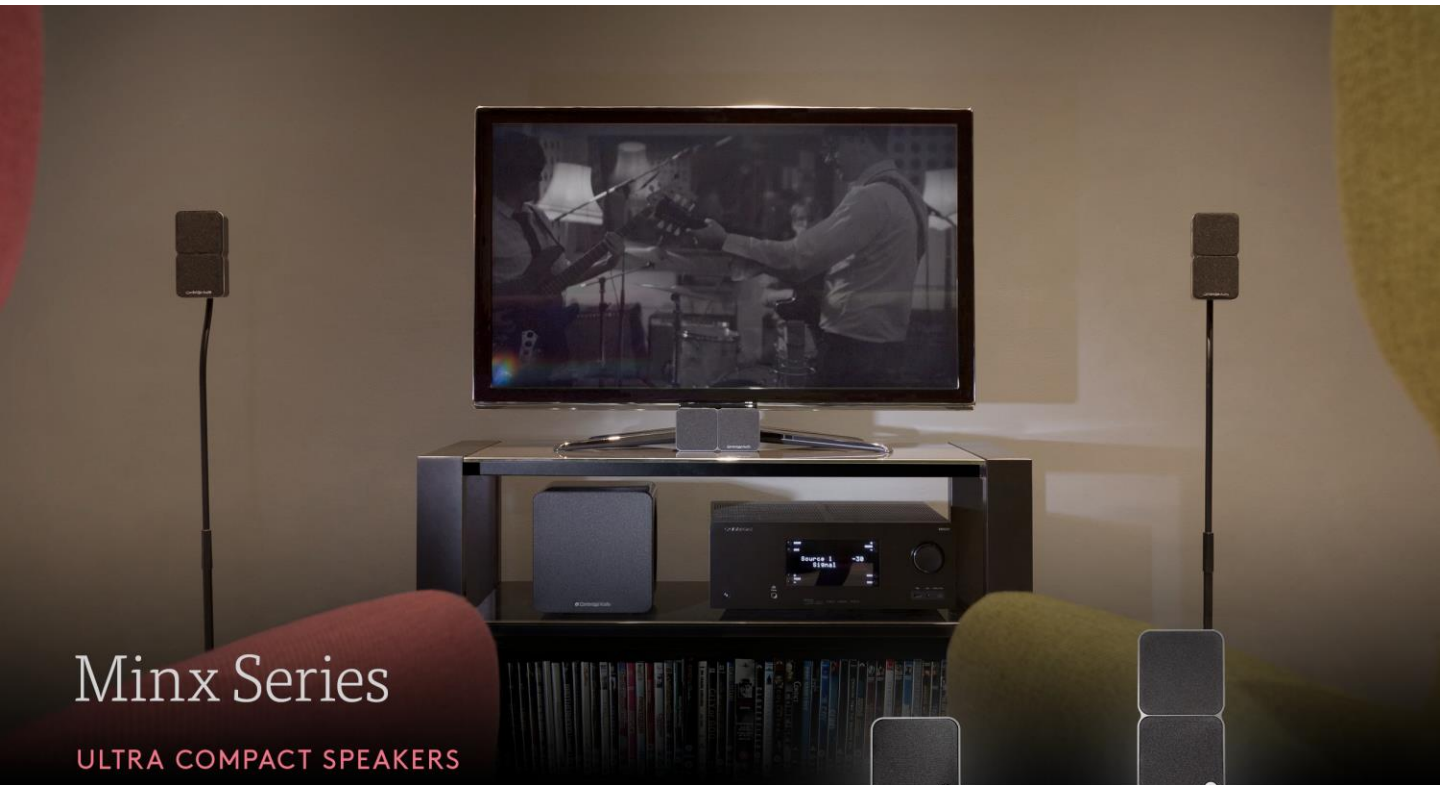

Minx Series

ULTRA COMPACT SPEAKERS

The Minx series redefines what's possible from speakers this size.

Each unit is discrete in both stature and design, yet they all produce the huge sound that's normally only associated with much larger, traditional box speakers.

The Minx range is comprised of 4 different models: two satellite speakers, Min 12 and Min 22, and two subwoofers, X201 and X301. Each of the products work together harmoniously so you can pick a

combination that suits your space, whether 2.1 or 5.1, and will sound perfectly matched.

Minx's stunning sound is accompanied by a premium finish. Choose from white or black high-gloss lacquers, using paint application techniques mastered in the premium car industry. Easy to clean and hard to scratch – Minx will look as good as it sounds for many years to come.

MIN12
BOOKSHELF
SPEAKERS

MIN22
BOOKSHELF
SPEAKERS

PRODUCT MODEL	PRODUCT DESCRIPTION	COLOURS	SRP € Inc. Tax
Minx Min 12	Satellite BMR Cube Speaker	Black & White	€ 75
Minx Min 22	Satellite BMR Cube Speaker With Woofer	Black & White	€ 150
Minx X201	200 Watt Subwoofer	Black & White	€ 400
Minx X301	300 Watt Subwoofer	Black & White	€ 575
Minx XL	Lifestyle Bookshelf Speakers (Pair)	Black & White	€ 299
Minx 400M	Wall Pivot Mount (Pair)	Black & White	€ 25
Minx CA600D	Desktop Stand Mount	Silver	€ 25
Minx CA600P	Floor Stands (Pair)	Black & White	€ 120